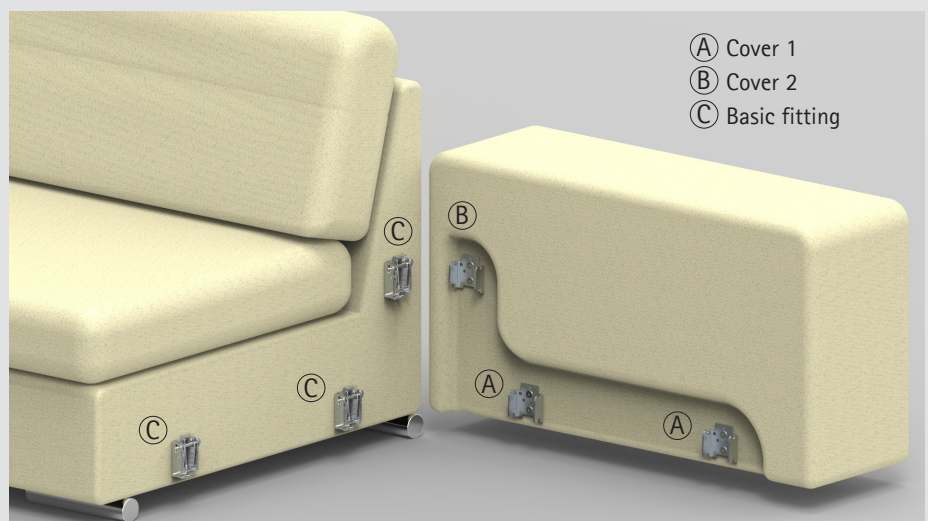

E-Mail: info@de.hettich-franke.com
www.hettich-franke.com

Video assembly CoFix M:
www.hettich.com/short/e46ec9

Plug in system CoFix M

- ▶ Makes easy work of dismantling furniture and reassembling it at the new location
- ▶ Simplifies production, facilitates storage and optimises transportation
- ▶ Reduces your costs across the value chain