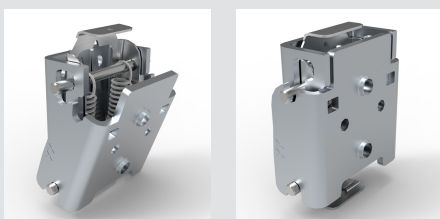

Makes even large furniture mobile too: The innovative plug in system CoFix M

The plug in system CoFix M allows complete disassembly of furniture for easy and convenient transport of the individual segments. At the place of destination the furniture is quickly reassembled, without any tools.

E-Mail: info@de.hettich-franke.com
www.hettich-franke.com

Video assembly CoFix M:
www.hettich.com/short/e46ec9

Plug in system CoFix M

- ▶ Makes easy work of dismantling furniture and reassembling it at the new location
- ▶ Simplifies production, facilitates storage and optimises transportation
- ▶ Reduces your costs across the value chain

Makes even large furniture mobile too: CoFix M

► Drawings

CoFix M - Basic fitting

Ref.-No.	Description	Packing Unit
1.23.100.00.05	CoFix M Basic fitting	100

CoFix M - Cover 1

Ref.-No.	Description	Packing Unit
1.23.100.01.05	CoFix M Cover 1	100